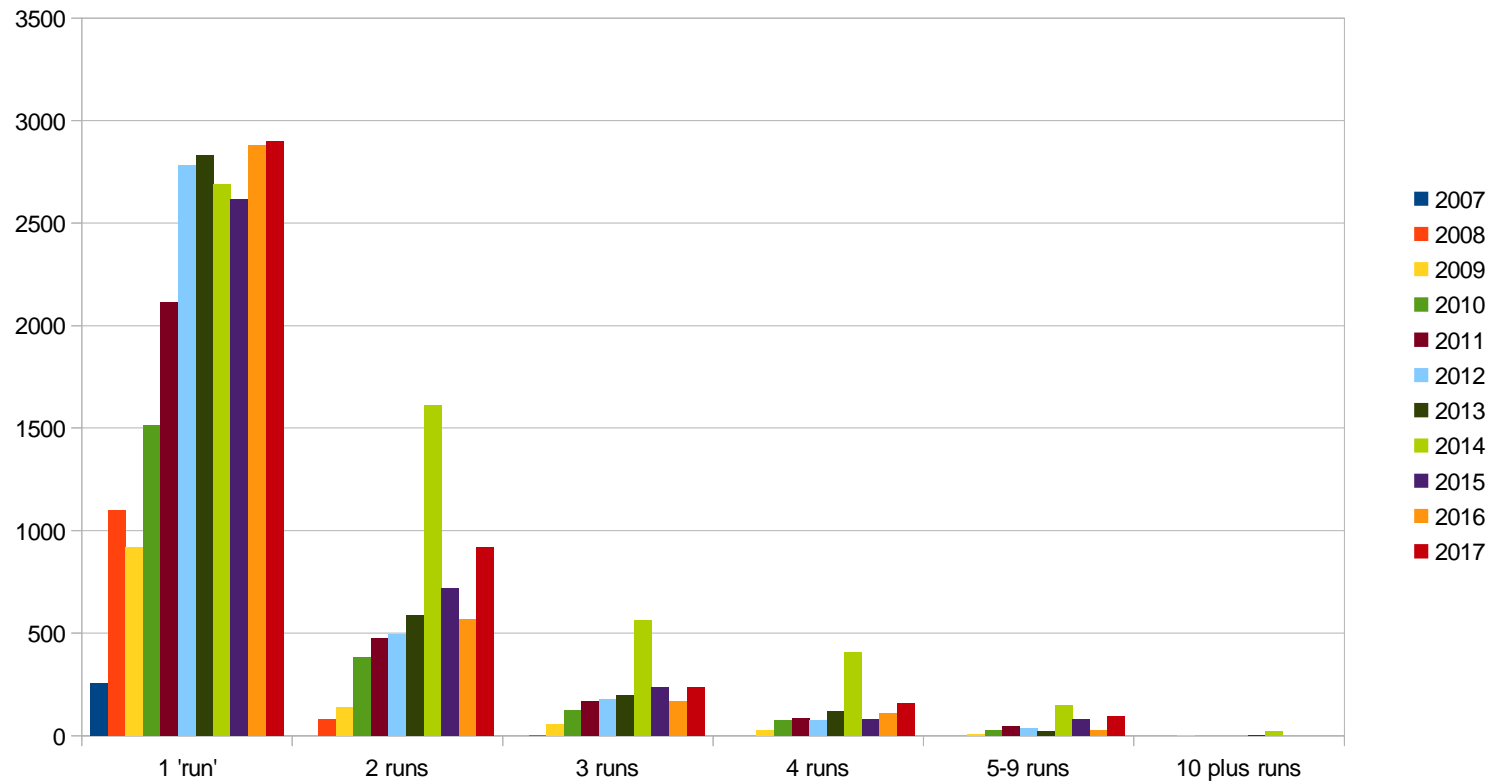

School Orienteering Events 2007 to 2017

Schools Event	2007	2008	2009	2010	2011	2012	2013	2014	2015	2016	2017
1 'run'	256	1098	917	1515	2111	2781	2830	2688	2616	2880	2896
2 runs		79	137	383	477	494	589	1614	718	567	919
3 runs		1	55	125	166	176	196	561	233	168	233
4 runs			25	74	84	72	117	408	81	110	156
5-9 runs			8	28	46	33	22	148	77	26	94
10 plus runs			1				4	20	0	0	0

NOTE: the accuracy of the '1 run' and '2 run' data is not good, because of different ways of entering names.

The people who do more than '4 or more runs' can be considered regular orienteers.

This data is based on uploaded results, so events where results are not uploaded are not included.