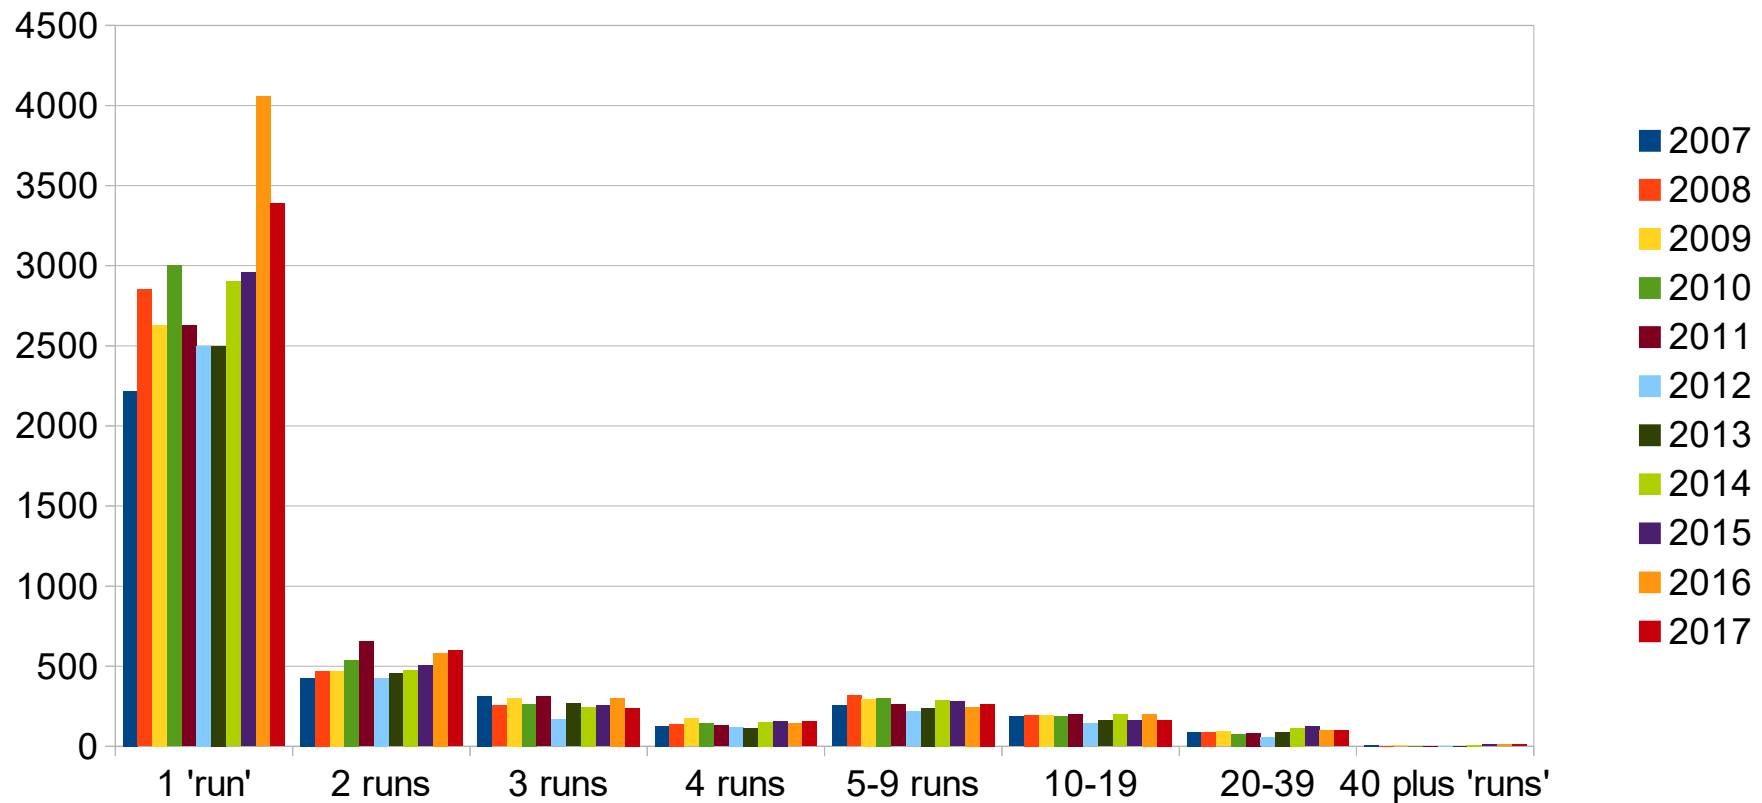

Club Orienteering Events 2007 to 2017

Club Events	2007	2008	2009	2010	2011	2012	2013	2014	2015	2016	2017
1 'run'	2218	2853	2630	3003	2628	2497	2500	2900	2957	4057	3388
2 runs	425	469	472	538	653	427	453	477	505	581	597
3 runs	314	253	300	264	311	168	269	247	255	302	238
4 runs	127	138	173	145	130	121	113	150	158	144	156
5-9 runs	255	318	296	300	262	217	239	290	280	245	265
10-19	187	196	195	188	201	141	162	199	162	201	163
20-39	89	89	93	77	82	55	89	115	124	99	99
40 plus 'runs'	8	4	6	3	1	1	2	9	11	12	10

Note: the accuracy of the '1 run' and '2 run' data is not good, because of different ways of entering names. The people who do more than '4 or more runs' can be considered regular orienteers. This data is based on uploaded results, so events where results are not uploaded are not included.